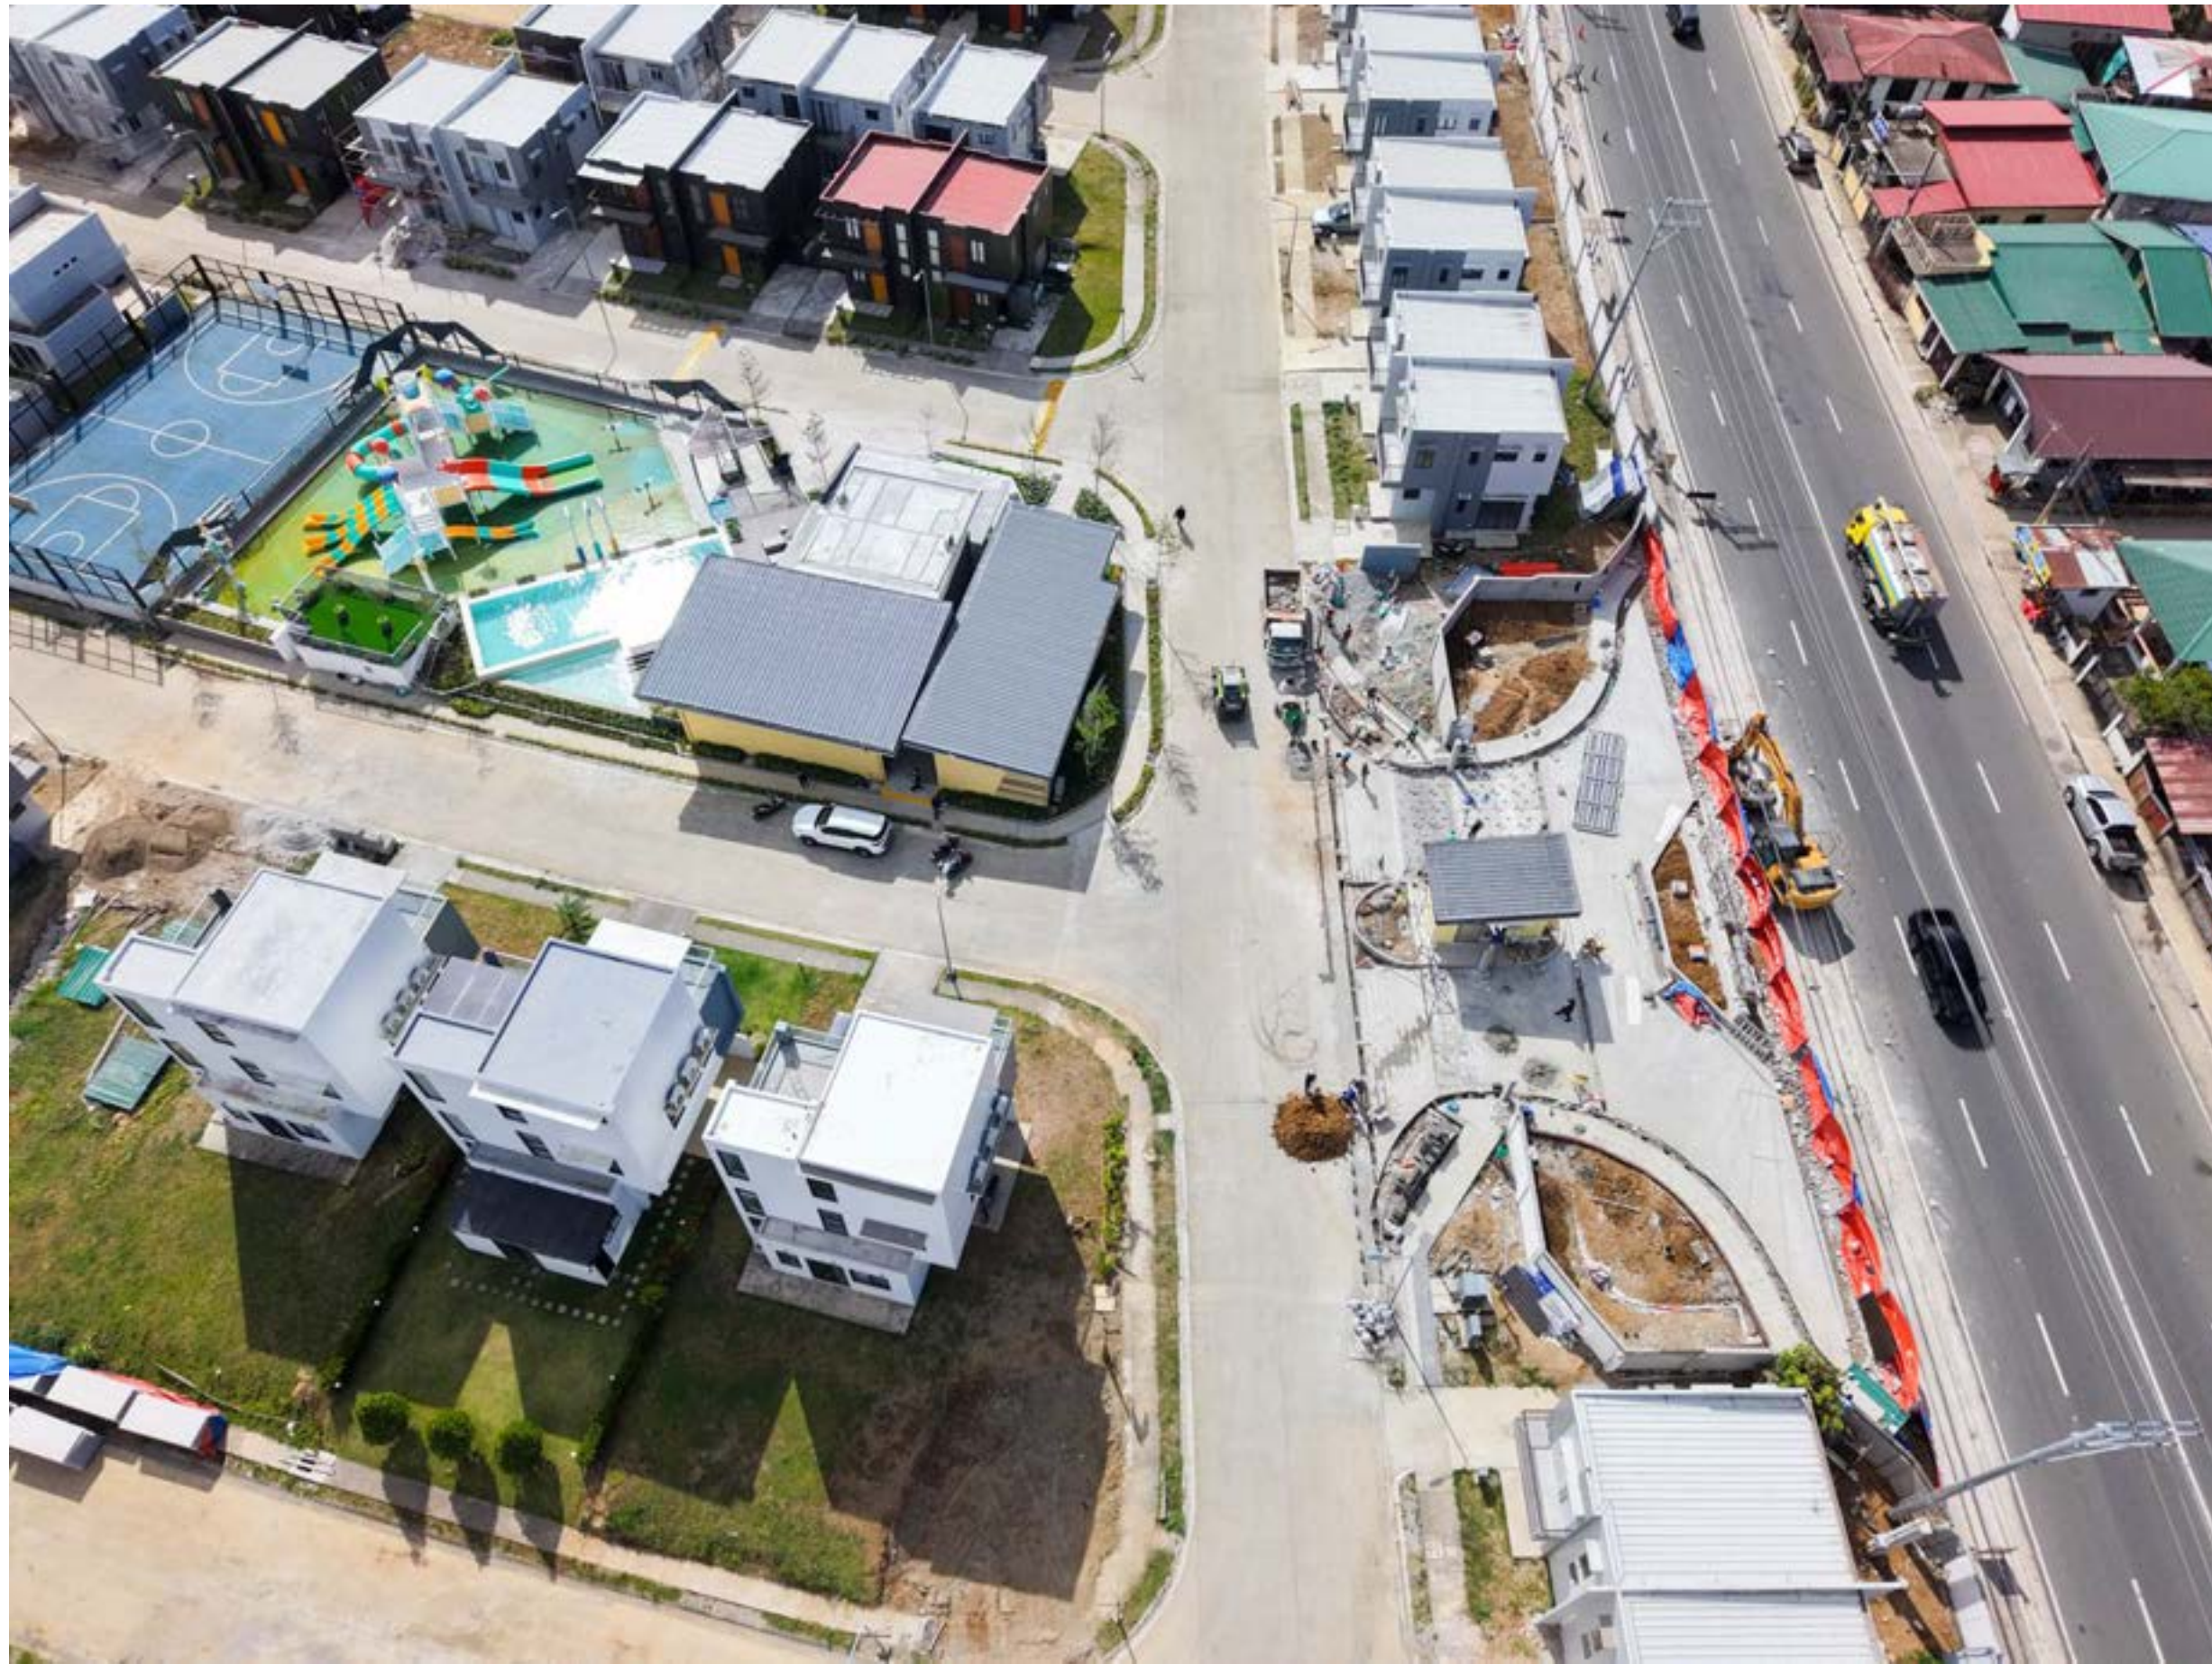

COMMUNE VILLAGE  
AT CENTURY PHIRST CENTRALE BATULAO

Project Update as of February 18, 2026

## Construction of the Main Gate to be Completed Soon

The main gate will conveniently connect Commune Village Batulao to Tagaytay-Nasugbu Highway.

Aerial View of the ongoing construction of Commune Village Main Gate

## Aerial View of Commune Village

Commune Village is accessible via Tagaytay-Nasugbu Highway.

- A TO NASUGBU
- B TO TAGAYTAY
- C VILLAGE AMENITIES (NEARING COMPLETION)
- D AREA FOR THE NEW GATE (ALONG HIGHWAY)
- E TAGAYTAY-NASUGBU HIGHWAY
- F GATE INSIDE CENTURY PHIRST CENTRALE

## Aerial View of Commune Village within Century PHirst Centrale Batulao

Current access going inside  
Commune Village Batulao is through  
Century PHirst Centrale gate

FROM CENTURY PHIRST  
CENTRALE GATE