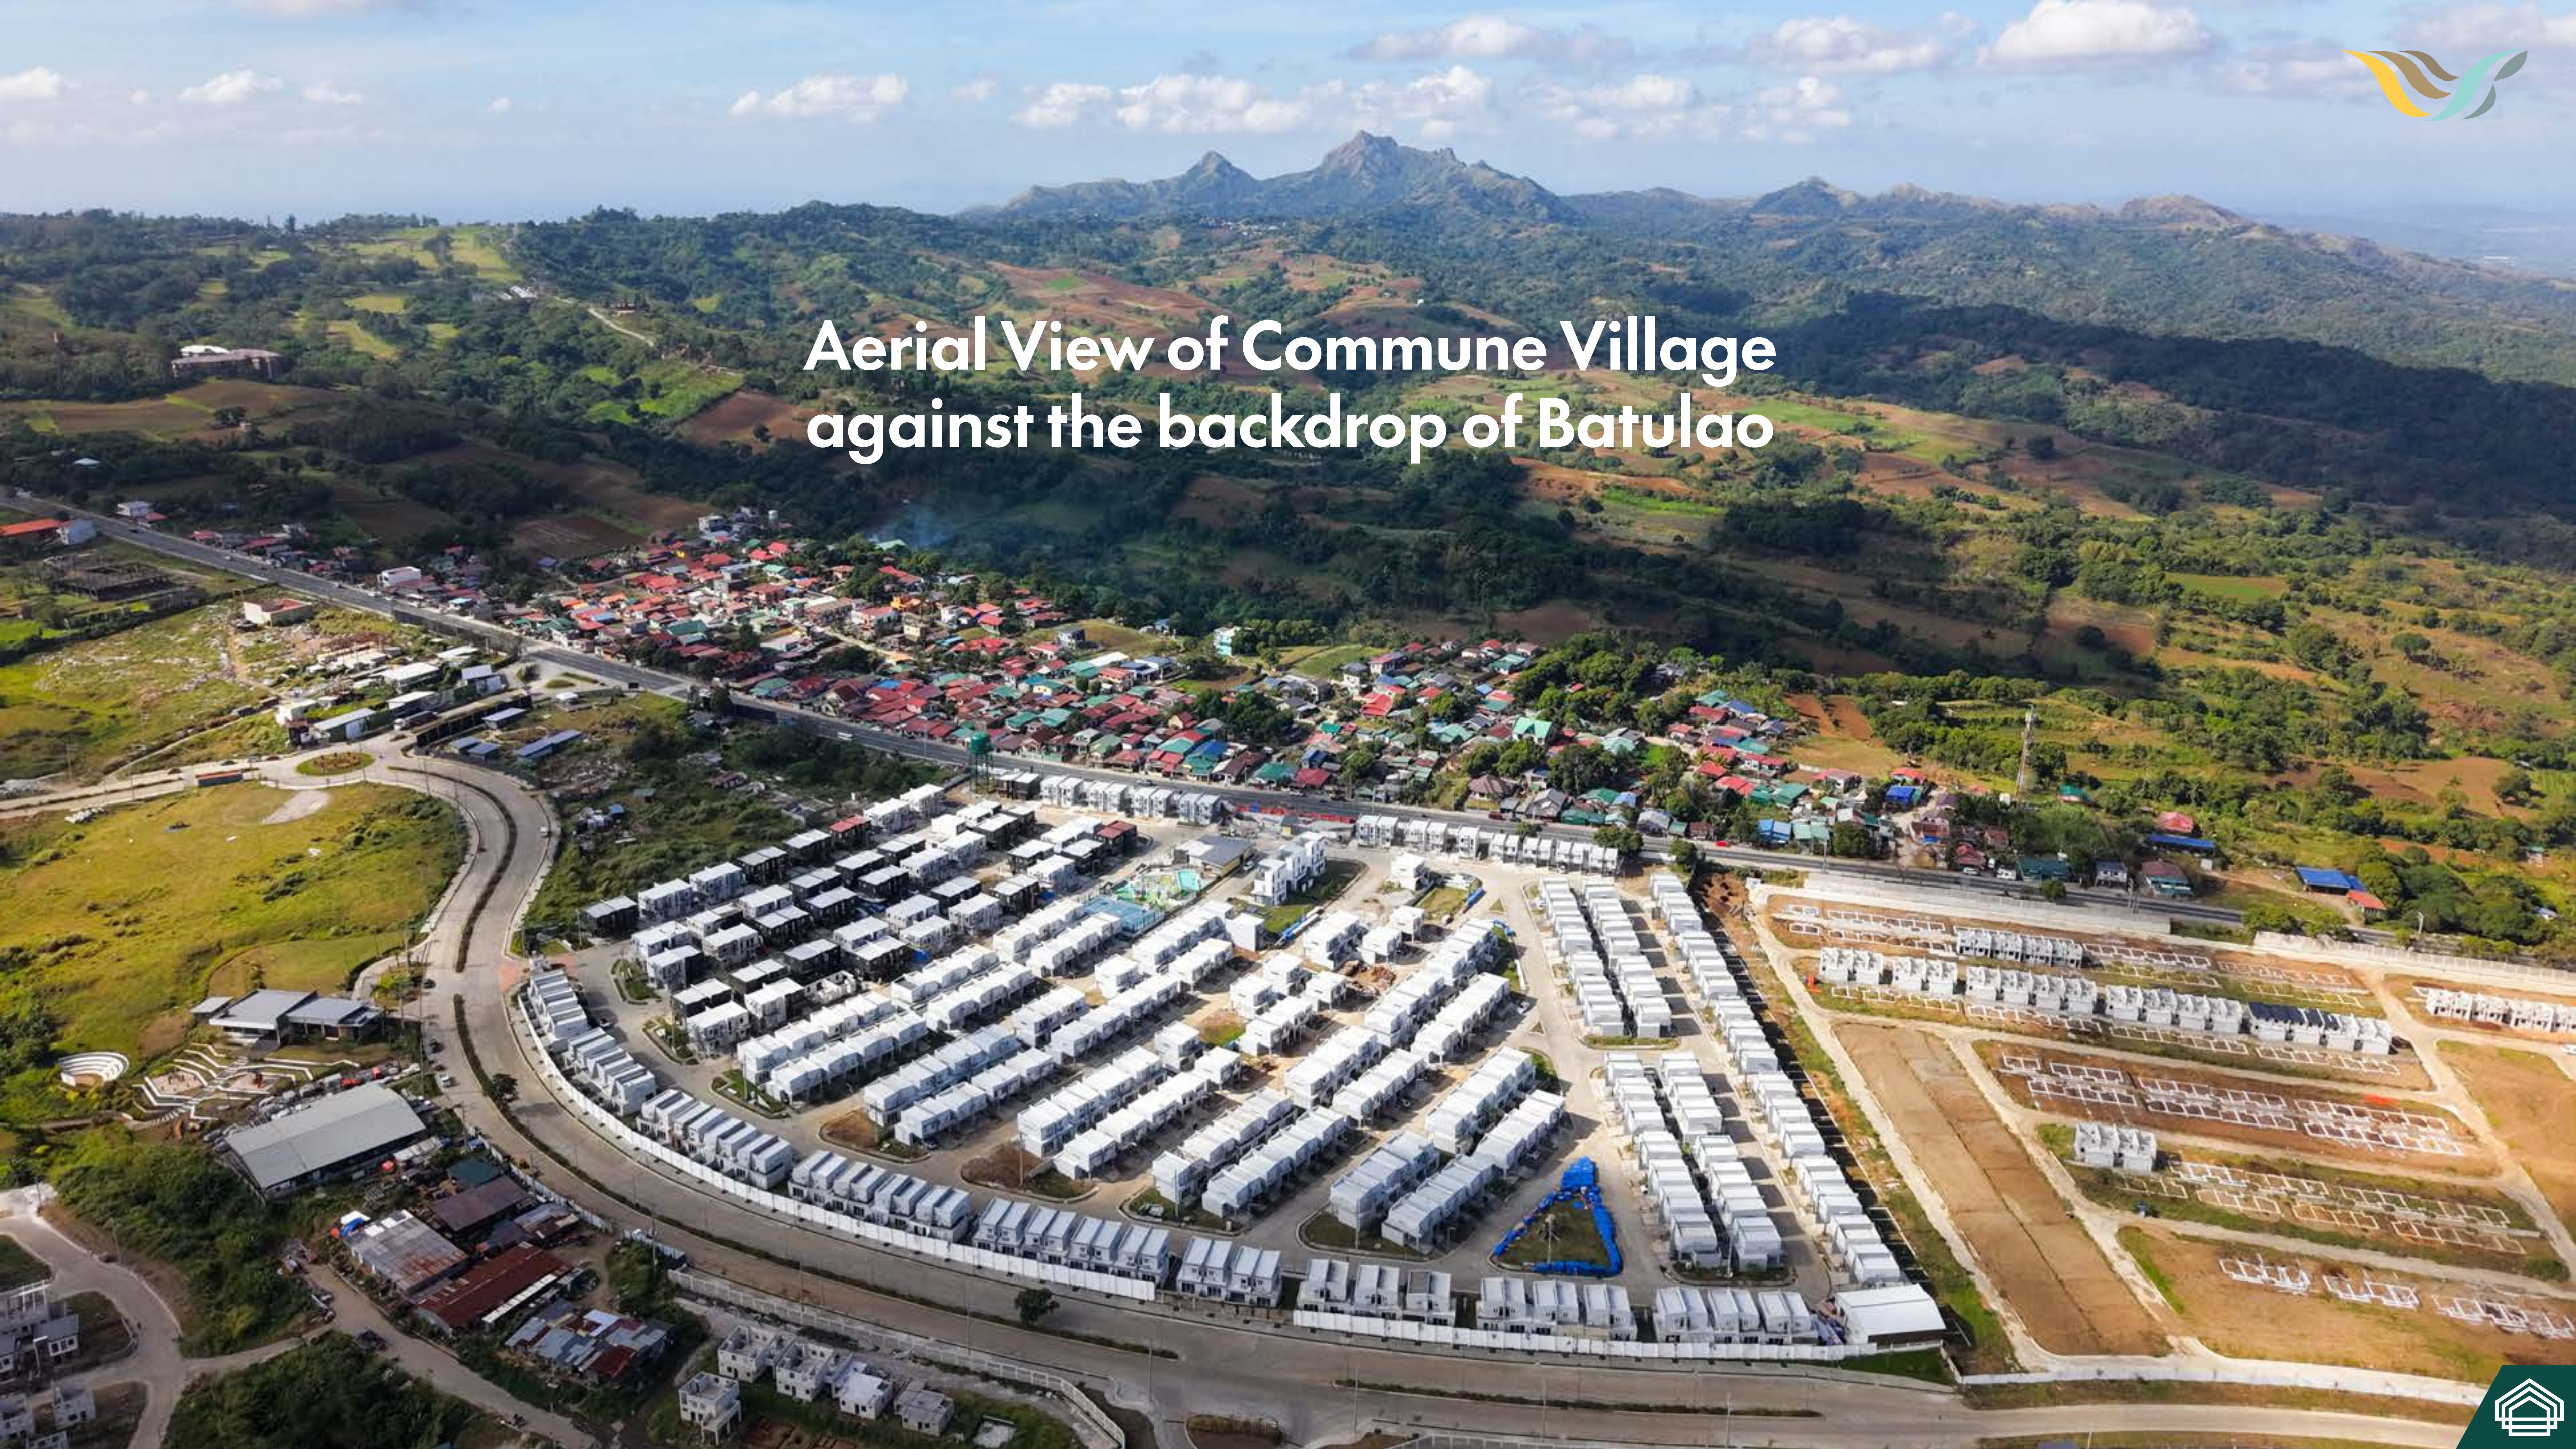

COMMUNE VILLAGE  
AT CENTURY PHIRST CENTRALE BATULAO

Project Update as of February 18, 2026

## Construction of the Main Gate to be Completed Soon

The main gate will conveniently connect Commune Village Batulao to Tagaytay-Nasugbu Highway.

Aerial View of the ongoing construction of Commune Village Main Gate

## Aerial View of Commune Village

Commune Village is accessible via Tagaytay-Nasugbu Highway.

- A TO NASUGBU
- B TO TAGAYTAY
- C VILLAGE AMENITIES (NEARING COMPLETION)
- D AREA FOR THE NEW GATE (ALONG HIGHWAY)
- E TAGAYTAY-NASUGBU HIGHWAY
- F GATE INSIDE CENTURY PHIRST CENTRALE

# Aerial View of Commune Village against the backdrop of Batulao

COMMUNE VILLAGE  
AT CENTURY PHIRST CENTRALE BATULAO

Project Update as of February 18, 2026