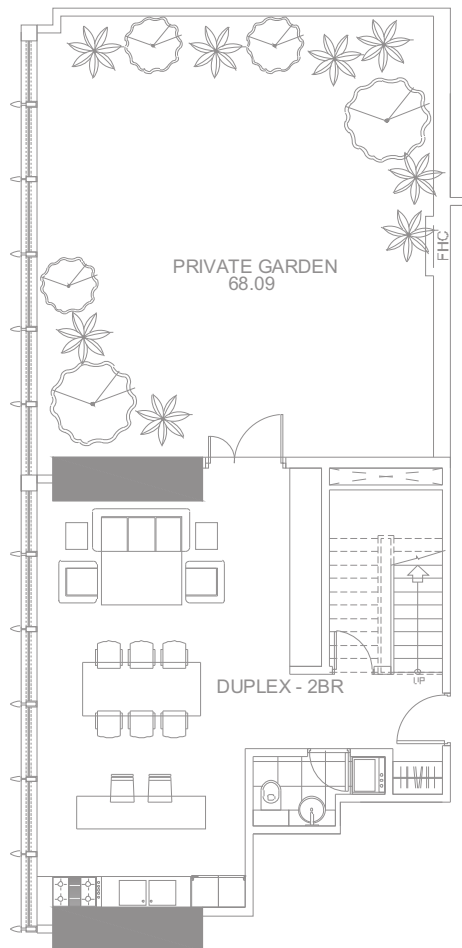

2BR DUPLEX

Limited 2 bedroom duplex units have their own private garden on the lower floor, with living room, dining, kitchen and powder room. This 2-level unit also has a bedroom with its own bathroom and tub, a guest room with toilet and bath, and a sprawling master's bedroom with its own walk-in closet, bathroom and tub.

LOWER FLOOR

UPPER FLOOR