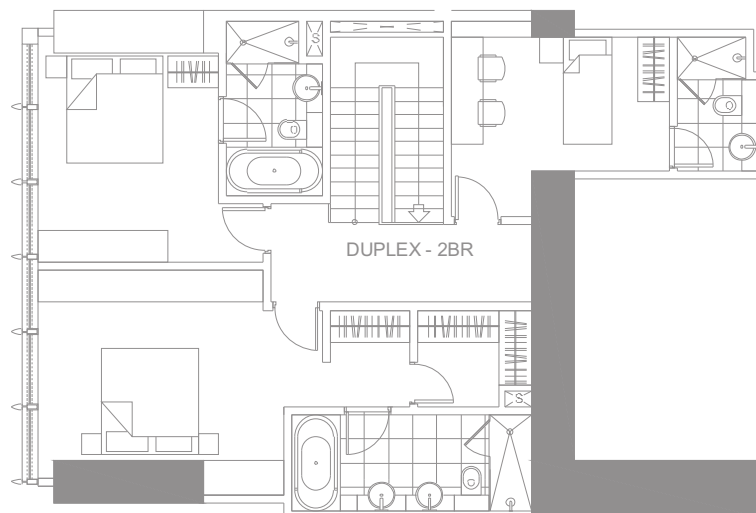

2BR DUPLEX

Limited 2 bedroom duplex units have their own private garden on the lower floor, with living room, dining, kitchen and powder room. This 2-level unit also has a bedroom with its own bathroom and tub, a guest room with toilet and bath, and a sprawling master's bedroom with its own walk-in closet, bathroom and tub.

LOWER FLOOR

UPPER FLOOR